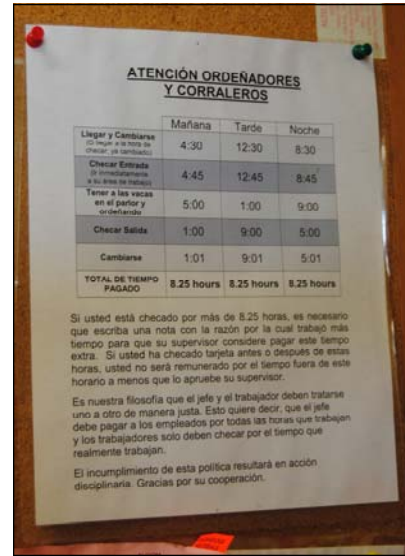

SOP (Standard Operating Procedure)
Procedimientos operativos estandar